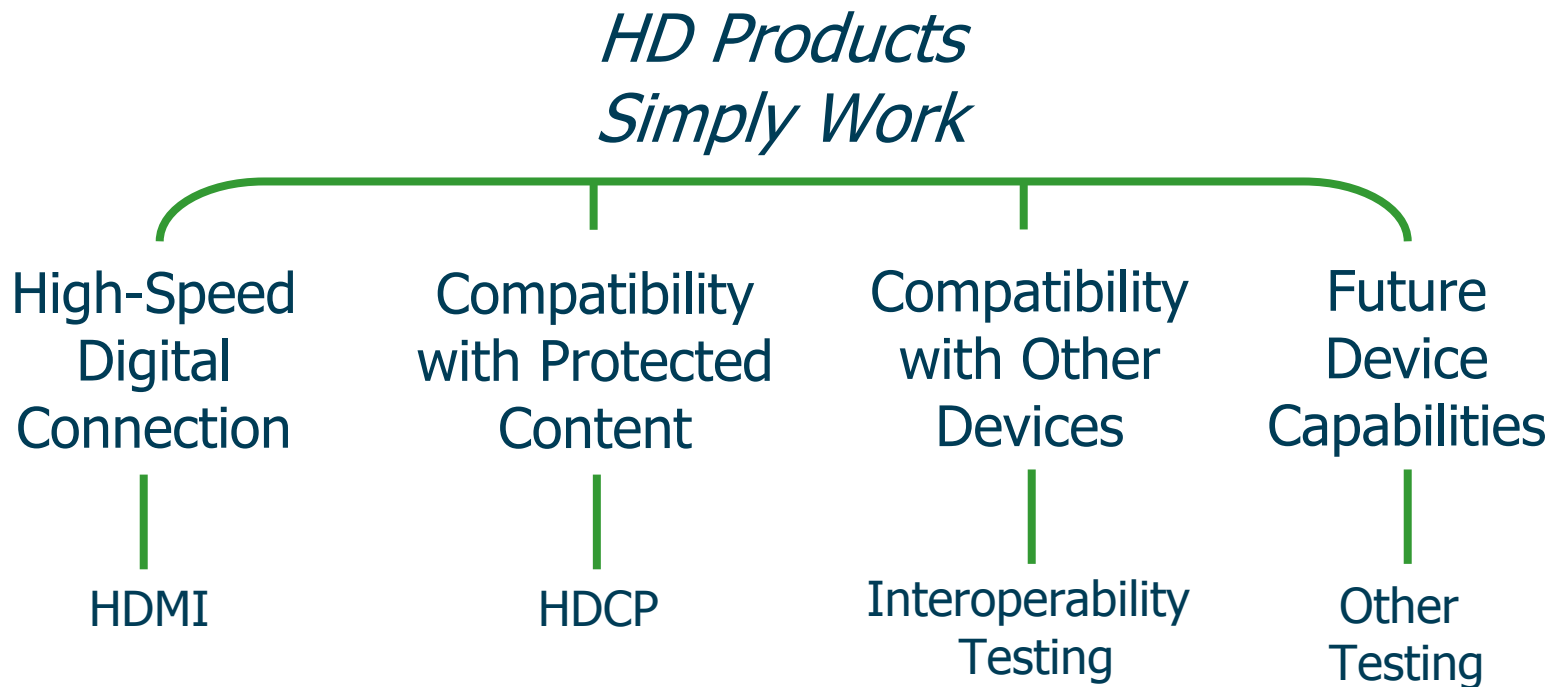

SimplayHD Program Overview

Prepared for CPTWG
May 31, 2006

Why Simplay HD?

- HDMI specification has potential for a great experience if implemented correctly
 - As an open industry standard, HDMI enables manufacturers to differentiate through quality designs
 - But not all HDMI devices are designed equally
 - Just one bad device can break interoperability of the entire system
- Consumers & retailers need easy way to identify products verified to be fully compatible
- SimplayHD logo verifies:
 - HDCP is available and fully compliant
 - Devices implement other important functions properly to yield seamless plug & play interoperability

Who Benefits from SimplayHD?

- **Consumers**
 - Simplay HD logo easily identifies consistently interoperable HD devices
 - Simplay will be information resource for consumers
 - Buying guide with database of compatible HDMI products & features
- **Manufacturers**
 - Simplay Labs offers “one stop shopping” for comprehensive tests related to compatibility & better performance to help manufacturers fix design problems before shipping
- **Retailers**
 - Working products = fewer returns & return business

Simpleplay HD Means ...

Simpleplay will continually evolve to test other capabilities brought into future CE devices

Common HDMI Problem: Repeater Support

- Consumer plugs HD Set Top Box into HDTV via HDMI: Ok