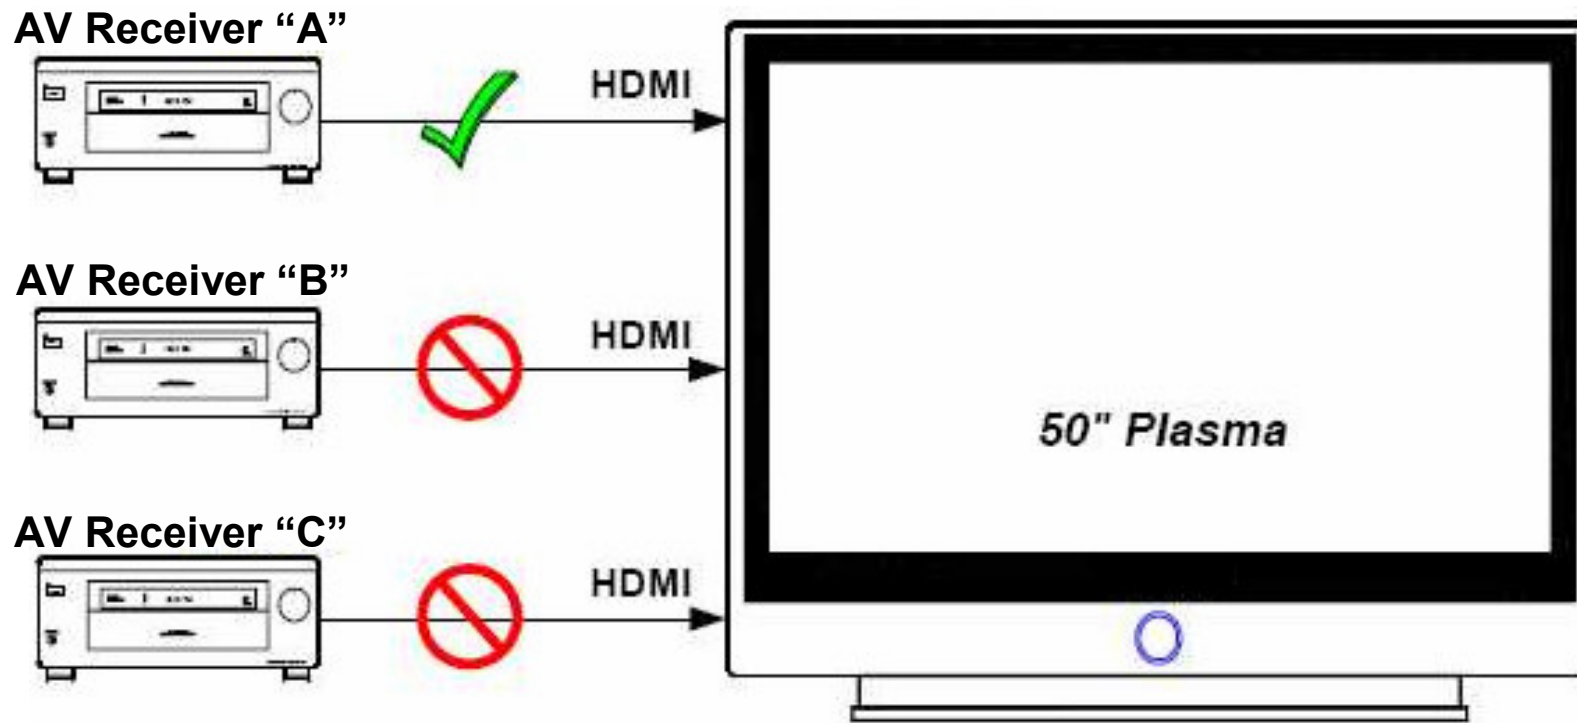

**Cable
Set Top Box**

HDMI

DTV

Sink

Adding an A/V Receiver

- Consumer uses HDMI A/V Receiver (available today <\$500) between source & TV
 - Common result: No sound in receiver, no picture on TV

Other Problem: 480i support