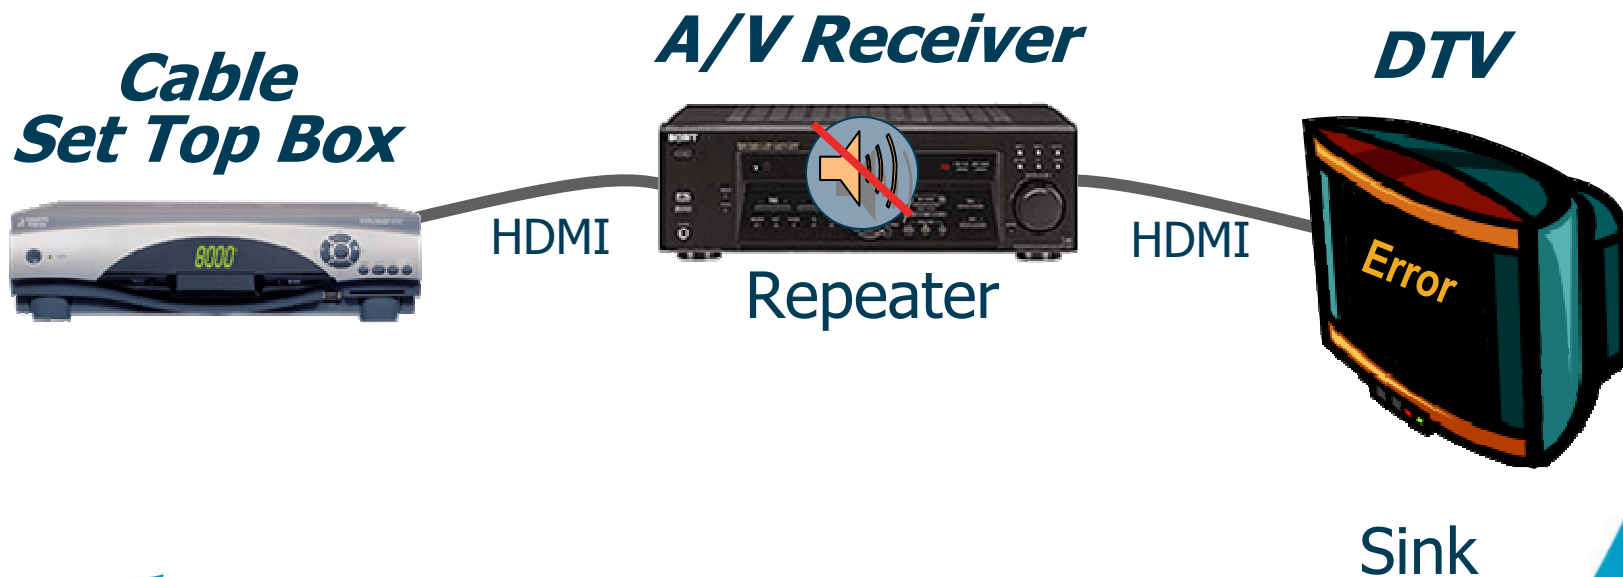

**Cable
Set Top Box**

HDMI

DTV

Sink

Adding an A/V Receiver

- Consumer uses HDMI A/V Receiver (available today <\$500) between source & TV
 - Common result: No sound in receiver, no picture on TV

Other Problem: 480i support